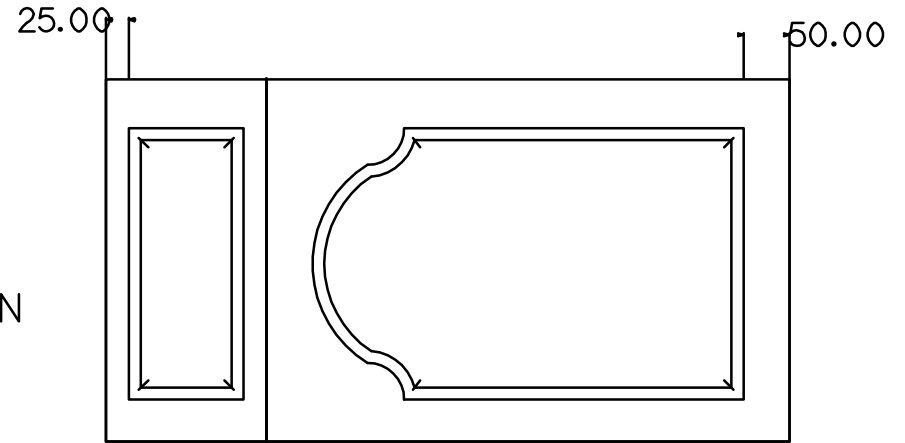

Westminster Cathedral

Door Design - Westminster Cathedral

Edge - 10mm Postformed

Cutter - Westminster

Minimum Draw Front Height - 115mm

Borders - 50mm

Notes

WESTMINSTER DOOR SPEC

THE MINIMUM DOOR HEIGHT IS 250

BASED ON WESTMINSTER CUTTERS
DOORS ARE 50MM BORDERS ALL ROUND
DF'S 50MM STILES 25MM TOP & BOTTOM
DF'S MINIMUM HEIGHT =140 WITHOUT BORDER REDUCTION
115MM MINIMUM

ANY SPLIT AVAILABLE 60/40 STD

ALL CUTTERS AVAILABLE IN THIS DESIGN

WESTMINSTER CUTTER PROFILE