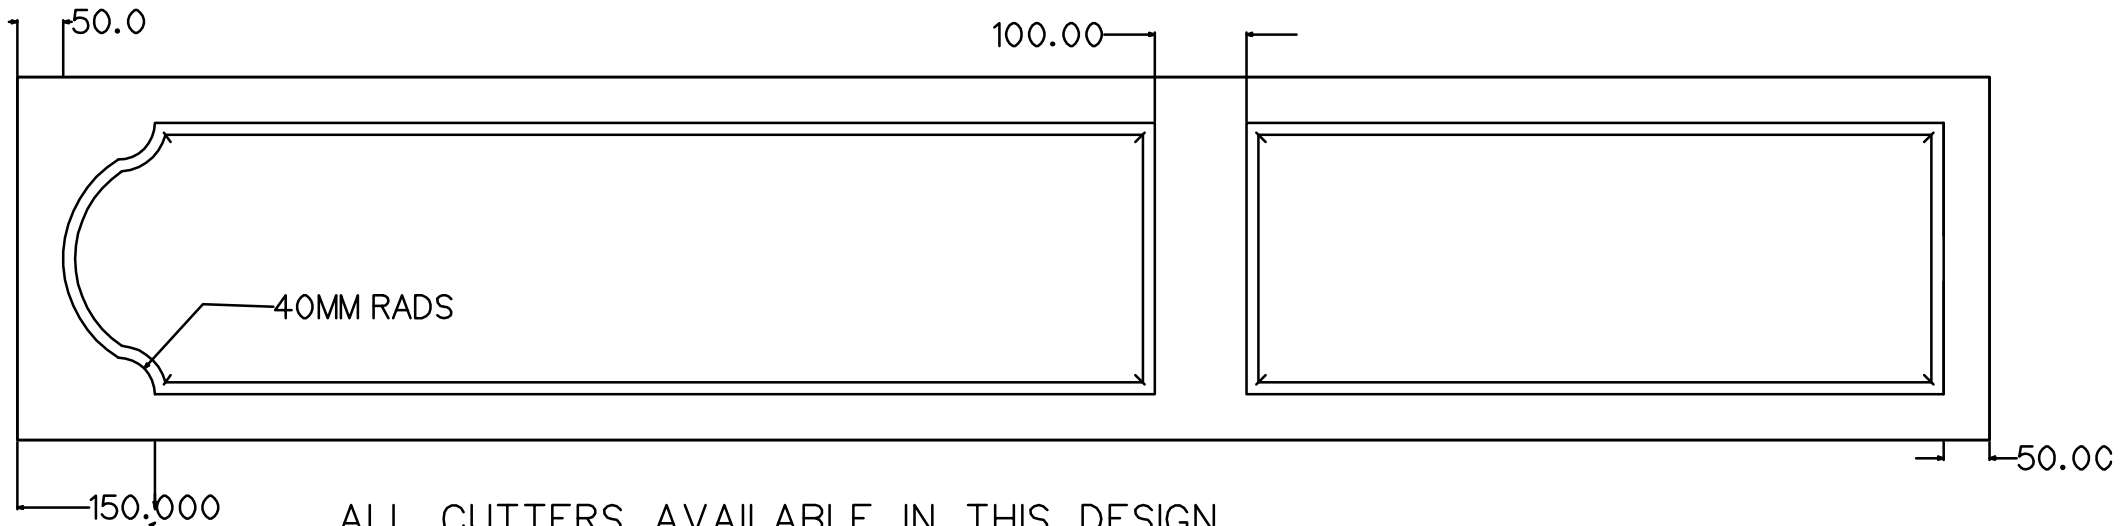

Westminster Cathedral

Door Design - Westminster Cathedral

Edge - 10mm Postformed

Cutter - Westminster

Minimum Draw Front Height - 115mm

Borders - 50mm

Notes

WESTMINSTER DOOR SPEC

THE MINIMUM DOOR HEIGHT IS 250

BASED ON WESTMINSTER CUTTERS
DOORS ARE 50MM BORDERS ALL ROUND
DF'S 50MM STILES 25MM TOP & BOTTOM
DF'S MINIMUM HEIGHT =140 WITHOUT BORDER REDUCTION
115MM MINIMUM

ANY SPLIT AVAILABLE 60/40 STD

ALL CUTTERS AVAILABLE IN THIS DESIGN

WESTMINSTER CUTTER PROFILE